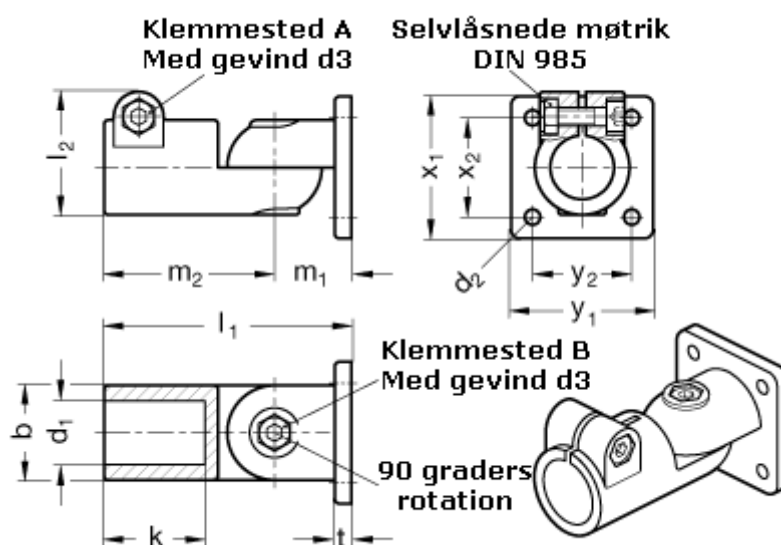

Article number: 20282B50T2BL

Description: E+G Swivel clamp connector joint
GN 282-B50-T-2-BL

Measures

$b = 65$	$m_2 = 115$
$d_1 = B50$	$t = 14$
$d_2 = 11.0$	$x_1 = 105$
$d_3 = M10$	$x_2 = 74$
$k = 74.0$	$y_1 = 105$
$l_1 = 167.0$	$y_2 = 74$
$l_2 = 77.5$	
$m_1 = 52.0$	